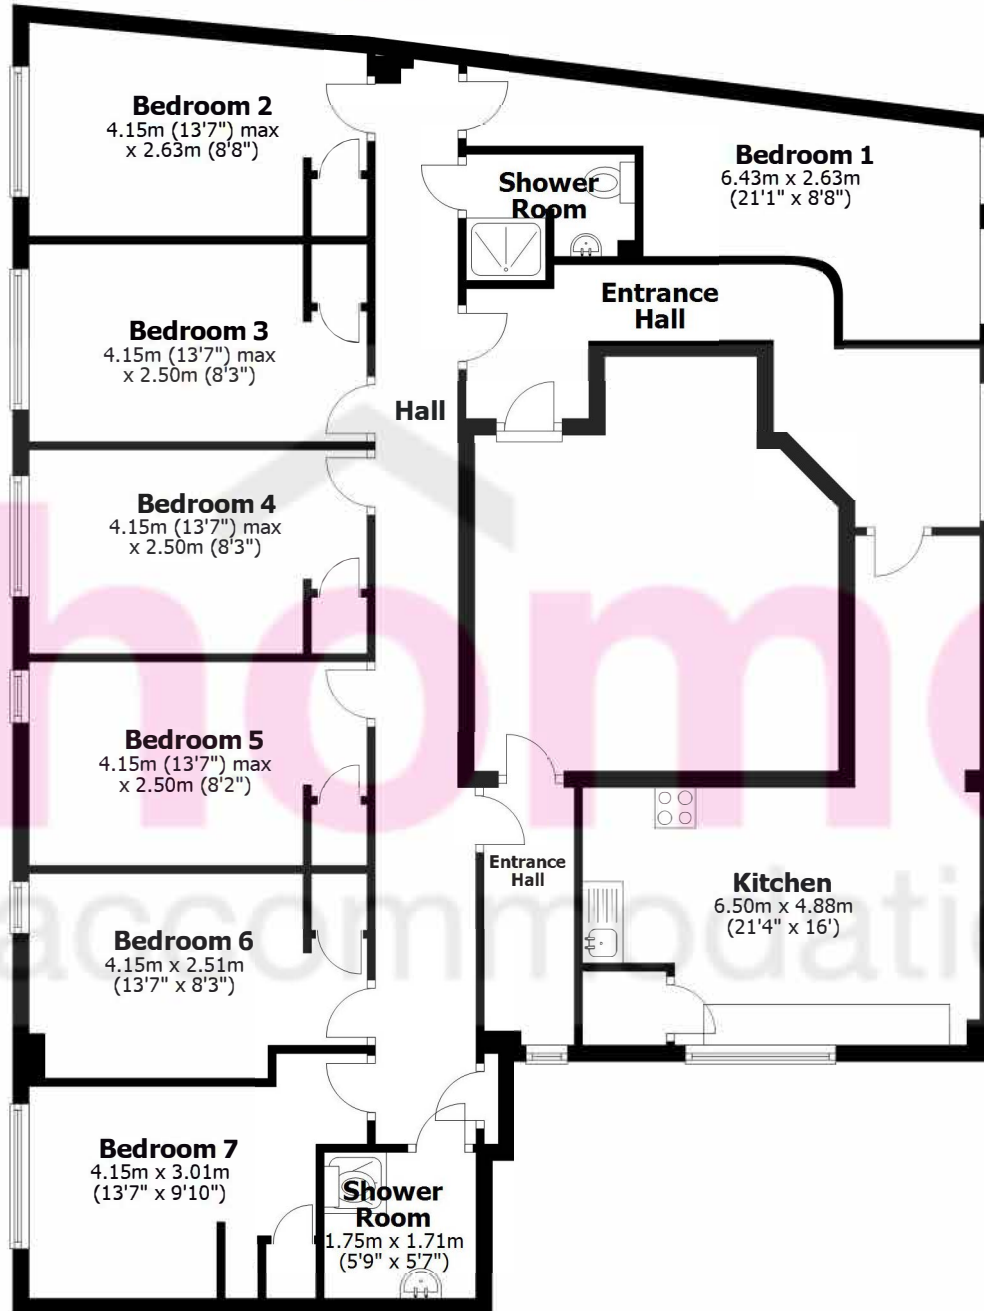

Top Floor

Approx. 135.3 sq. metres (1456.5 sq. feet)

Total area: approx. 135.3 sq. metres (1456.5 sq. feet)

Floor plans are for identification purposes only. All measurements are approximate.
Plan produced using PlanUp.

Apt 9 Regent Terrace