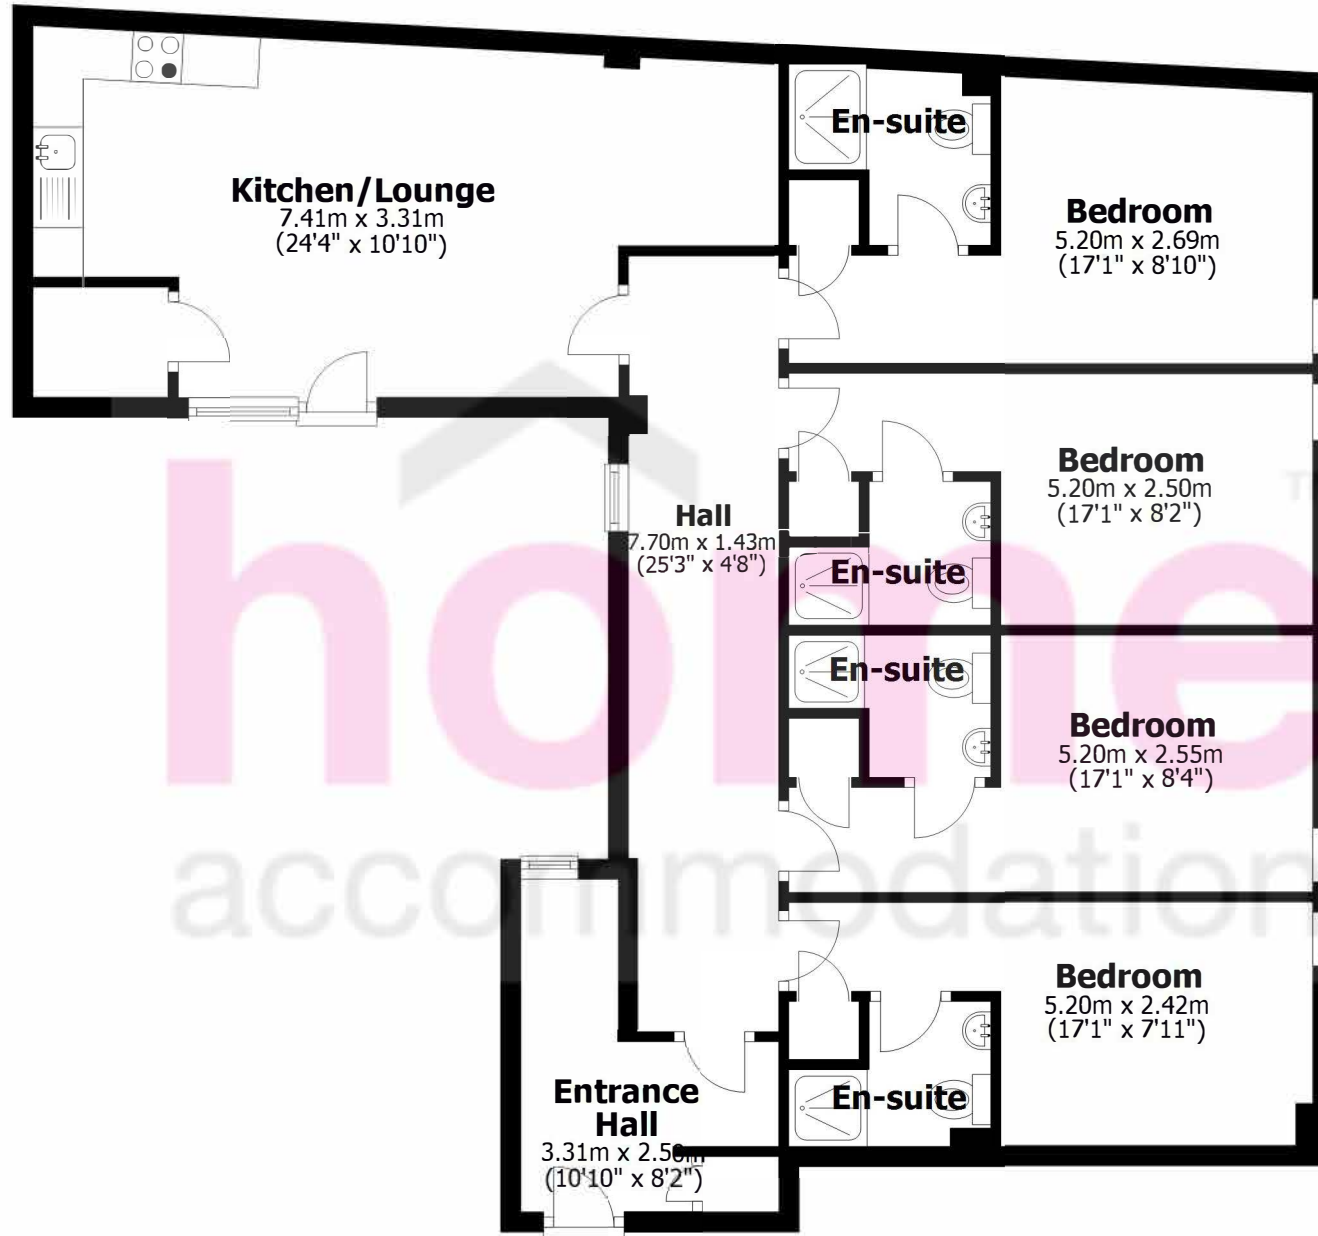

Second Floor

Approx. 97.8 sq. metres (1052.2 sq. feet)

Total area: approx. 97.8 sq. metres (1052.2 sq. feet)

Floor plans are for identification purposes only. All measurements are approximate.
Plan produced using PlanUp.

Apt 2 Regent Terrace